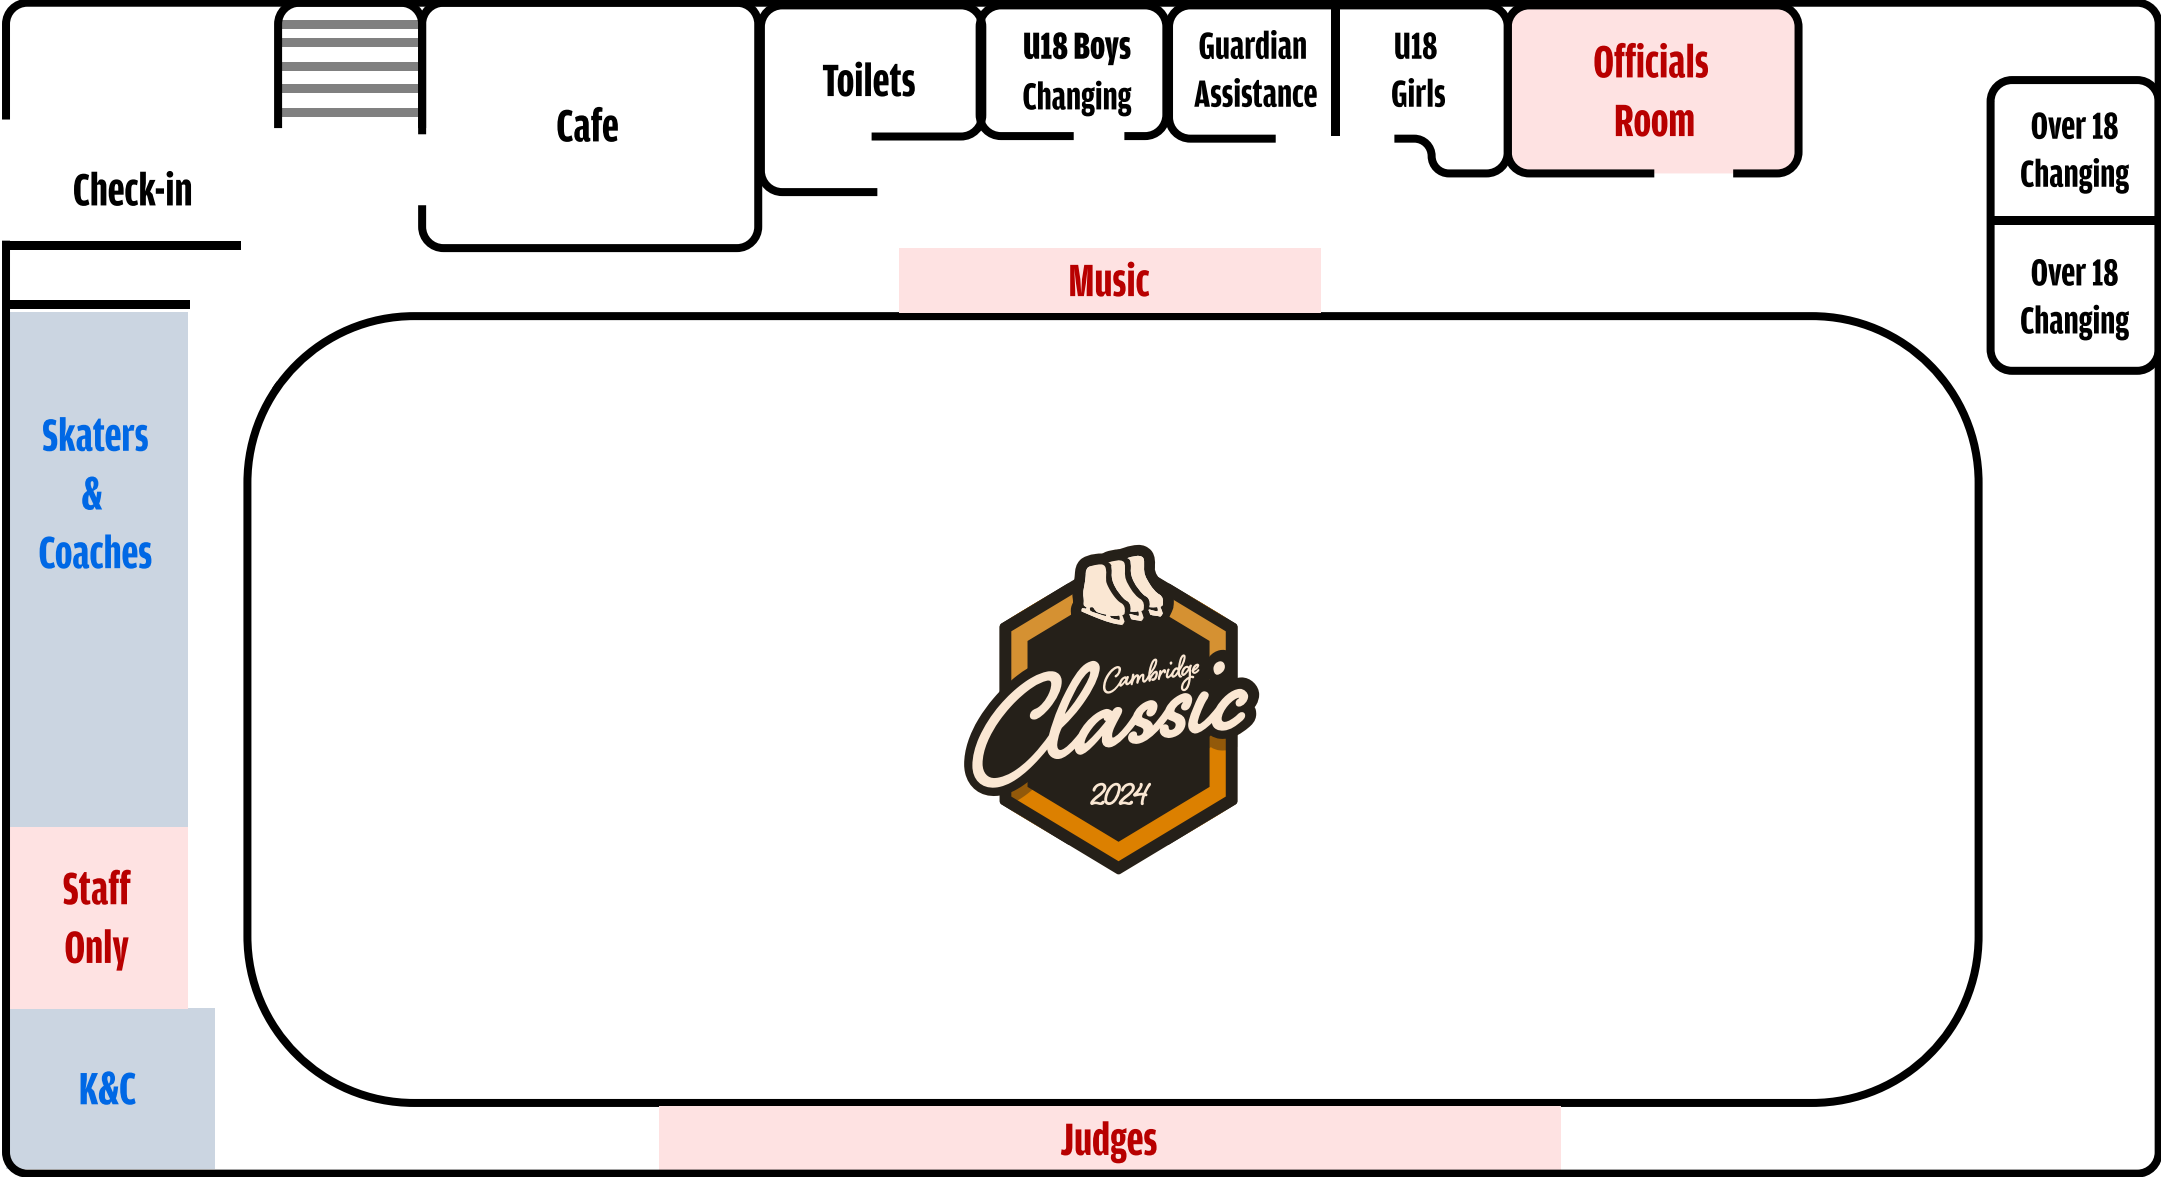

Rink Map - First Floor

Fire Exit

Fire Exit

GEM

Spectator Seating

DPE

Music Check

Warm Up Area

Fire Exit

Rink Map - Ground Floor

Fire Exit

Check-in

Cafe

Toilets

U18 Boys Changing

Guardian Assistance